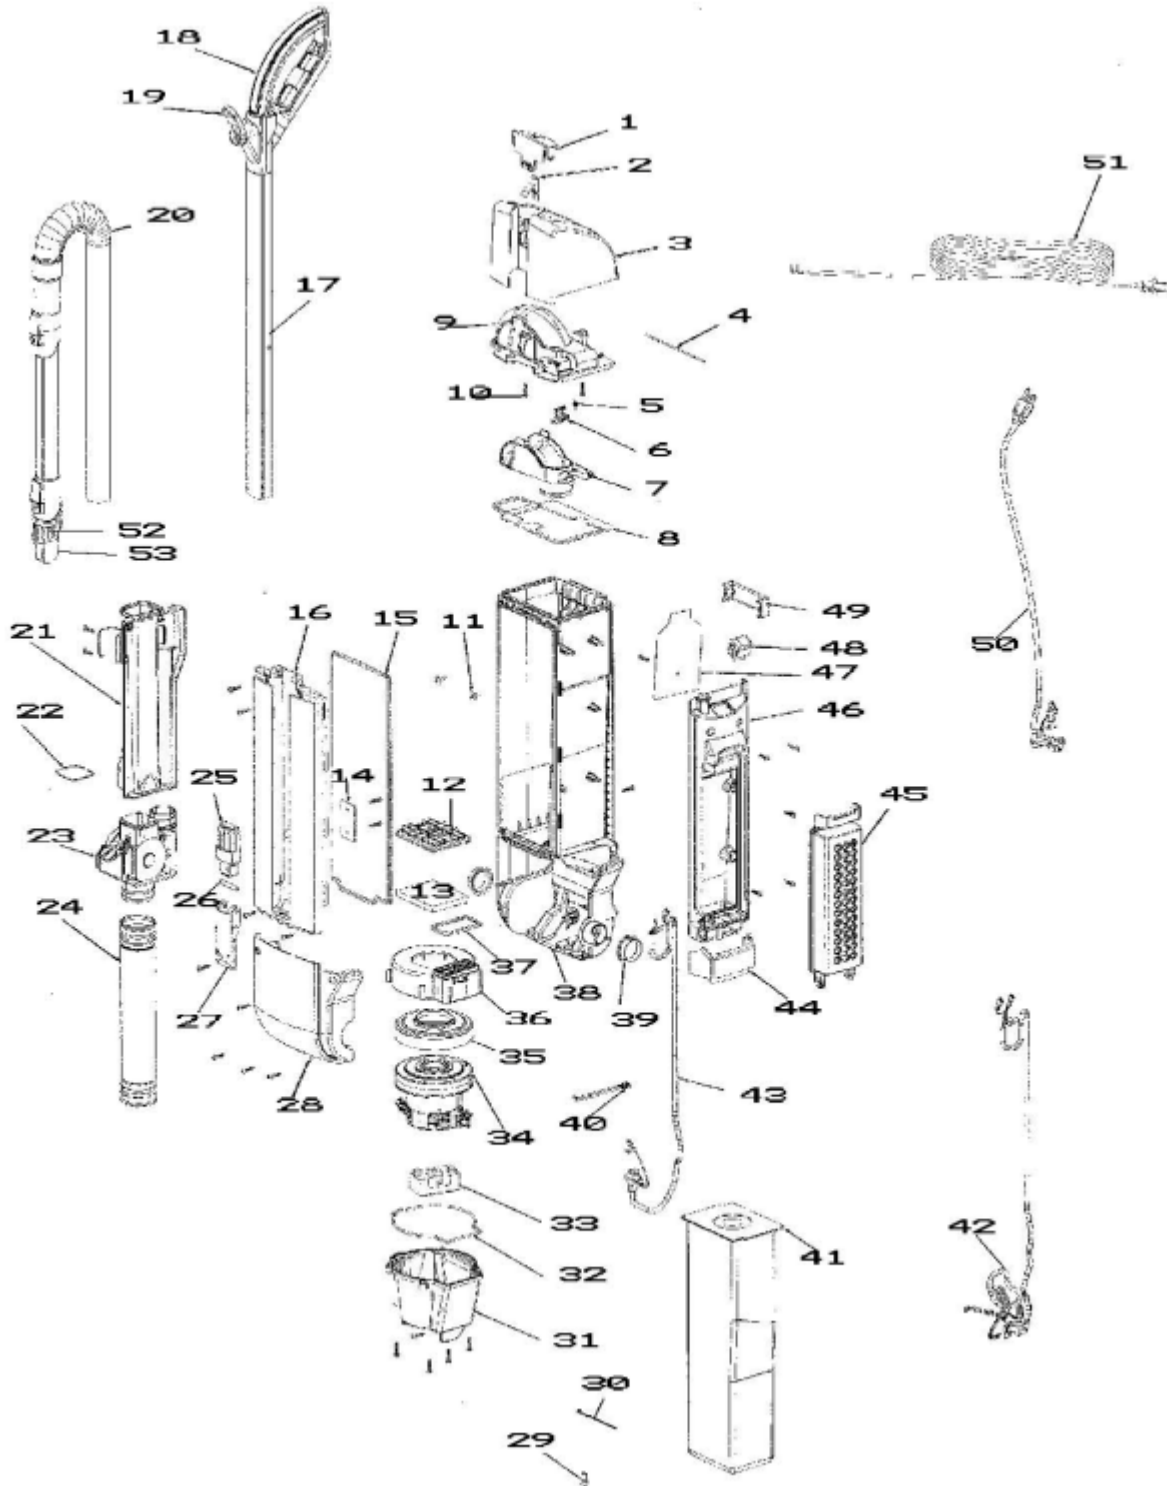

Body - S9120A

Body - S9120A

Ref #	Part	Description	Comments	Qty
1	77281-355N	LATCH - TOP COVER		
2	77528A	SPRING - TOP COVER		
3	77273-372N	COVER - TOP		
4	77844	HINGE PIN - TOP COVER		
5	63867	SPRING- PKG		
6	77282-355N	LEVER - BAG IN PLACE		
7	77270-355N	INLET - BAG		
8	77274	GASKET - TOP COVER		
9	77271-355N	INLET - COVER		
10	53238-27	SCREW PKG		
11	60160	SCREW PKG 10 (55927 (NLA)		
12	77480-355N	GRILL - PRE-MOTOR FILTER		
13	77883	MEDIA - FILTER		
14	77495	CLAMP - PLATE		
15	77289	GASKET - FRONT COVER		
16	77267-372N	COVER - FRONT		
17	77294-2	UPPER HANDLE ASSEMBLY		
18		Use item 17		
19	77292-355N	QUICK CORD RELEASE		
20	63864	HOSE & WAND ASSY - CARTON		
21	77275-355N	DIRT TUBE		
22	78310	GASKET - DIRT TUBE		
23	77125	VALVE ASSEMBLY		
24	70051-380N	HOSE - CONNECTOR		
25	77284-355N	ADAPTER - LOWER CORD HOOK		
26	77529	SHAFT - CORD HOOK		
27	77283-355N	LOWER CORD HOOK		
28	77266-372N	COVER - MOTOR		
29	60192-1	WIRE SPLICE 5 (53214-2)		
30	46713-5	CABLE TIE		
31	77285-313N	SHROUD - MOTOR		
32	77818	GASKET - MOTOR SHROUD		
33	77295A	GROMMET - SUCTION MOTOR		
34	63865	MOTOR ASSEMBLY		
35	77288-316N	GASKET - MOTOR CAN		
36	77287-119N	SHROUD - MOTOR COVER		
37	78129	GASKET - COVER MOTOR SHRO		
38	78261-2	REAR HOUSING ASSEMBLY		
39	77141-119N	BUSHING - NYLON		
40	39252-19	THERMOSTAT & TERMINAL ASS		
41	63262	BAG ASSY PACKAGE (A&H SENECA)		
42	77527	JUMPER CORD - UPPER		
43	77530	JUMPER WIRE - MOTOR		
44	77291-355N	COVER - HEPA SHROUD		
45	78035	HEPA FILTER ASSEMBLY		
46	77286-355N	SHROUD - HEPA		
47	78117	VULCANIZED PAPER		
48	77816-1	SWITCH - ROCKER		
49	77744-355N	HANDLE - CARRY REAR		
50				
51	79073	SUPPLY CORD ASSEMBLY		
52	77853	DUSTING BRUSH		
53	77856-355N	WAND TIP		
not pictured	79244	Owners Guide		
	78742SV	PACKAGE - HARDWARE